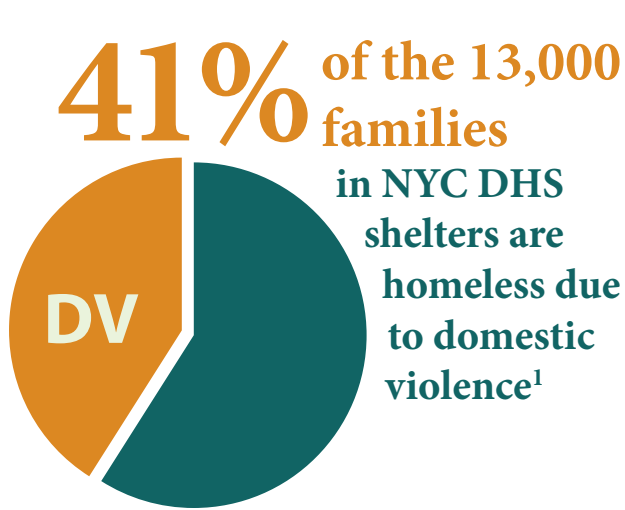

Family Homelessness ⇄ Domestic Violence in New York City

More than **17,200** adults and children were in a NYC shelter due to domestic violence in FY 2018¹

Annual cost to house a family with children in a shelter²

\$73,584

Annual cost to house a family in affordable housing with services

\$29,267

Out of 32,000 units of supportive housing, **277** units are set aside for domestic violence survivors³

new destiny
housing

12 w 37 st, 7th floor
new york, ny 10018
646.472.0262

- 1 Office of New York City Comptroller, Report: Housing Survivors: How New York City Can Increase Housing Stability for Survivors of Domestic Violence, 10/21/2019.
- 2 Mayor's Management Report, FY 2019, Department of Homeless Services, p. 197.
- 3 New Destiny and Barrier Free Living.